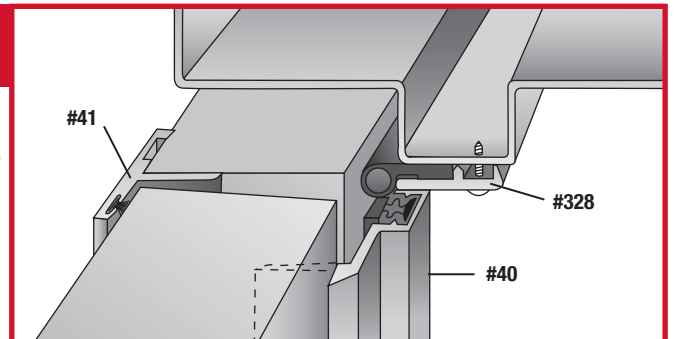

Meeting Stiles - Both Doors Active

Note: A = Aluminum
AA = Clear Anodized

#8192AA #8192D #8192G

#8879AA

#8193AA #8193D

#8195AA

#8194AA #8194D

Meeting Stiles - One Door Active

#40 INTERIOR MAGNETIC ASTRAGAL

#41 Exterior Security Astragal

#41 EXTERIOR SECURITY ASTRAGAL

#440 (not shown) FOR USED ON 90° DOORS