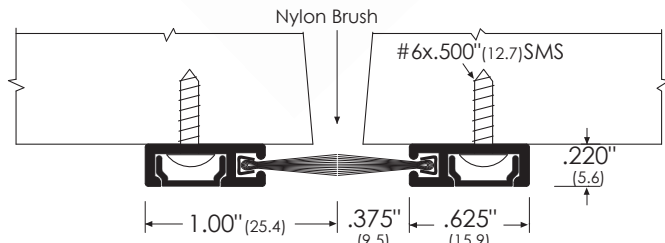

Meeting Stiles - Both Doors Active

Note: A = Aluminum
AA = Clear Anodized

#8192AA #8192D #8192G

#8879AA

#8193AA #8193D

#8195AA

#8194AA #8194D

Meeting Stiles - One Door Active

#40 INTERIOR MAGNETIC ASTRAGAL

#41 Exterior Security Astragal

#41 EXTERIOR SECURITY ASTRAGAL

#440 (not shown) FOR USED ON 90° DOORS