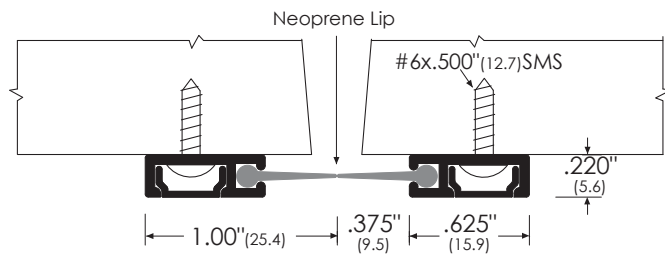

Meeting Stiles - Both Doors Active

Note: A = Aluminum
AA = Clear Anodized

#8192AA #8192D #8192G

#8879AA

#8193AA #8193D

#8195AA

#8194AA #8194D

Meeting Stiles - One Door Active

#40 INTERIOR MAGNETIC ASTRAGAL

#41 Exterior Security Astragal

#41 EXTERIOR SECURITY ASTRAGAL

#440 (not shown) FOR USED ON 90° DOORS