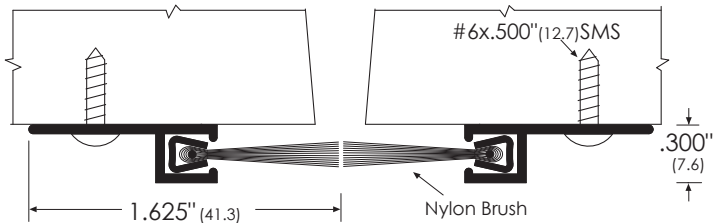

Meeting Stiles - Both Doors Active

Note: A = Aluminum
AA = Clear Anodized

#8192AA #8192D #8192G

#8879AA

#8193AA #8193D

#8195AA

#8194AA #8194D

Meeting Stiles - One Door Active

#40 INTERIOR MAGNETIC ASTRAGAL

#41 Exterior Security Astragal

#41 EXTERIOR SECURITY ASTRAGAL

#440 (not shown) FOR USED ON 90° DOORS