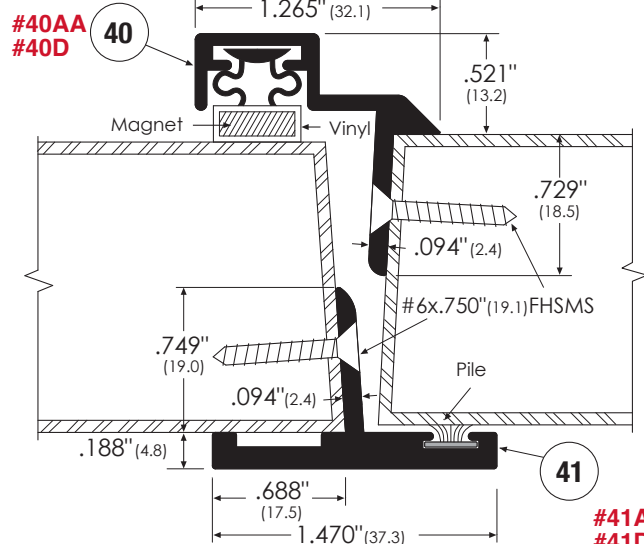

Meeting Stiles - Both Doors Active

Note: A = Aluminum
AA = Clear Anodized

#8192AA #8192D #8192G

#8879AA

#8193AA #8193D

#8195AA

#8194AA #8194D

Meeting Stiles - One Door Active

#40 INTERIOR MAGNETIC ASTRAGAL

#41 Exterior Security Astragal

#41 EXTERIOR SECURITY ASTRAGAL

#440 (not shown) FOR USED ON 90° DOORS