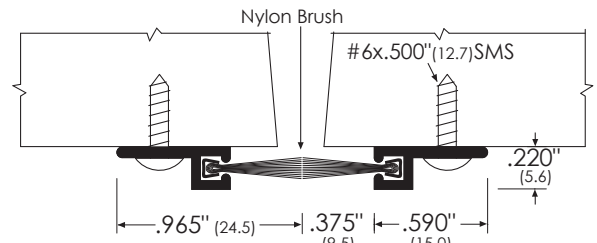

Meeting Stiles - Both Doors Active

Note: A = Aluminum
AA = Clear Anodized

#8192AA #8192D #8192G

#8879AA

#8193AA #8193D

#8195AA

#8194AA #8194D

Meeting Stiles - One Door Active

#40 INTERIOR MAGNETIC ASTRAGAL

#41 Exterior Security Astragal

#41 EXTERIOR SECURITY ASTRAGAL

#440 (not shown) FOR USED ON 90° DOORS