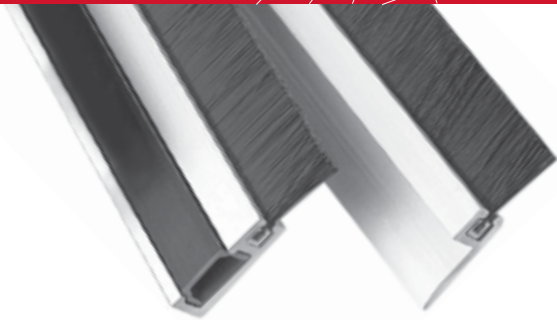

Meeting Stiles - Both Doors Active

Note: A = Aluminum
AA = Clear Anodized

#8192AA #8192D #8192G

#8879AA

#8193AA #8193D

#8195AA

#8194AA #8194D

Meeting Stiles - One Door Active

#40 INTERIOR MAGNETIC ASTRAGAL

#41 Exterior Security Astragal

#41 EXTERIOR SECURITY ASTRAGAL

#440 (not shown) FOR USED ON 90° DOORS