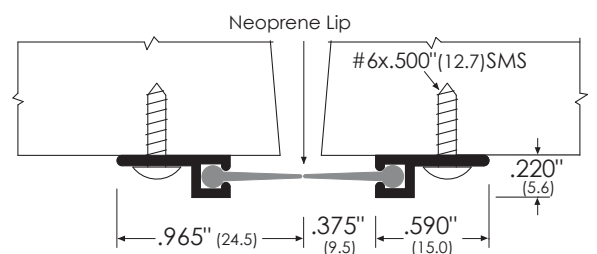

Meeting Stiles - Both Doors Active

Note: A = Aluminum
AA = Clear Anodized

#8192AA #8192D #8192G

#8879AA

#8193AA #8193D

#8195AA

#8194AA #8194D

Meeting Stiles - One Door Active

#40 INTERIOR MAGNETIC ASTRAGAL

#41 Exterior Security Astragal

#41 EXTERIOR SECURITY ASTRAGAL

#440 (not shown) FOR USED ON 90° DOORS